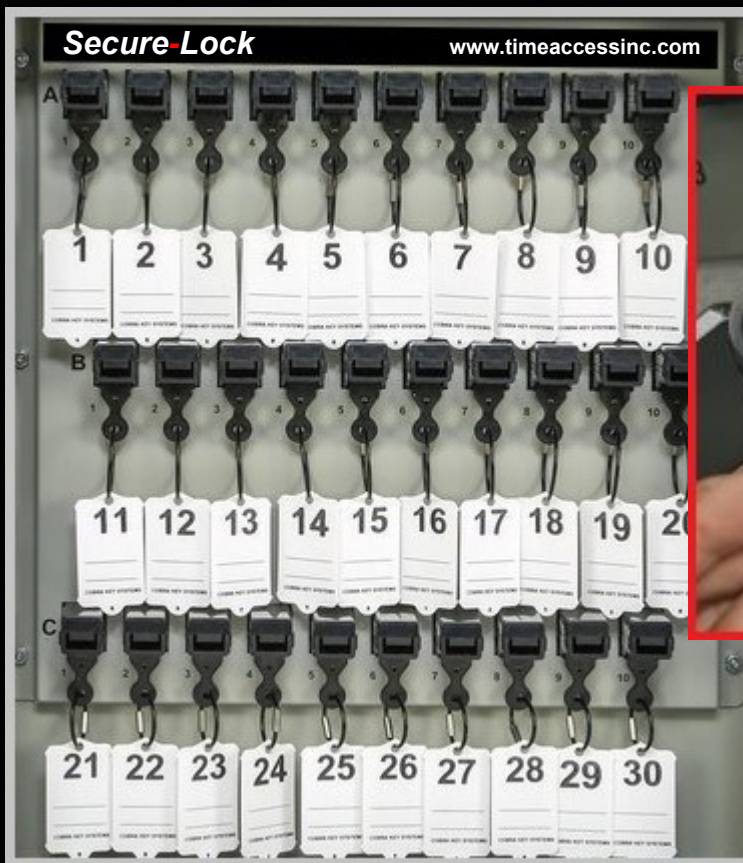

Mechanical Key Control

With Accountability 24/7

Information Brochure

Secure Key Control Solutions for Managing Your Keys

*Do you know where your valuable keys are? with **Secure-Lock** key systems you'll always know where your keys are 24/7!*

Secure-Lock expandable key management systems have been designed to provide a quick and easy method of issuing and controlling keys. In addition, Secure-Lock provides instant information as to the current user of a key or keys, you'll always know where your keys are thus enabling cost effective and efficient management of keys, reducing losses as well as time and energy trying to locate misplaced or lost keys