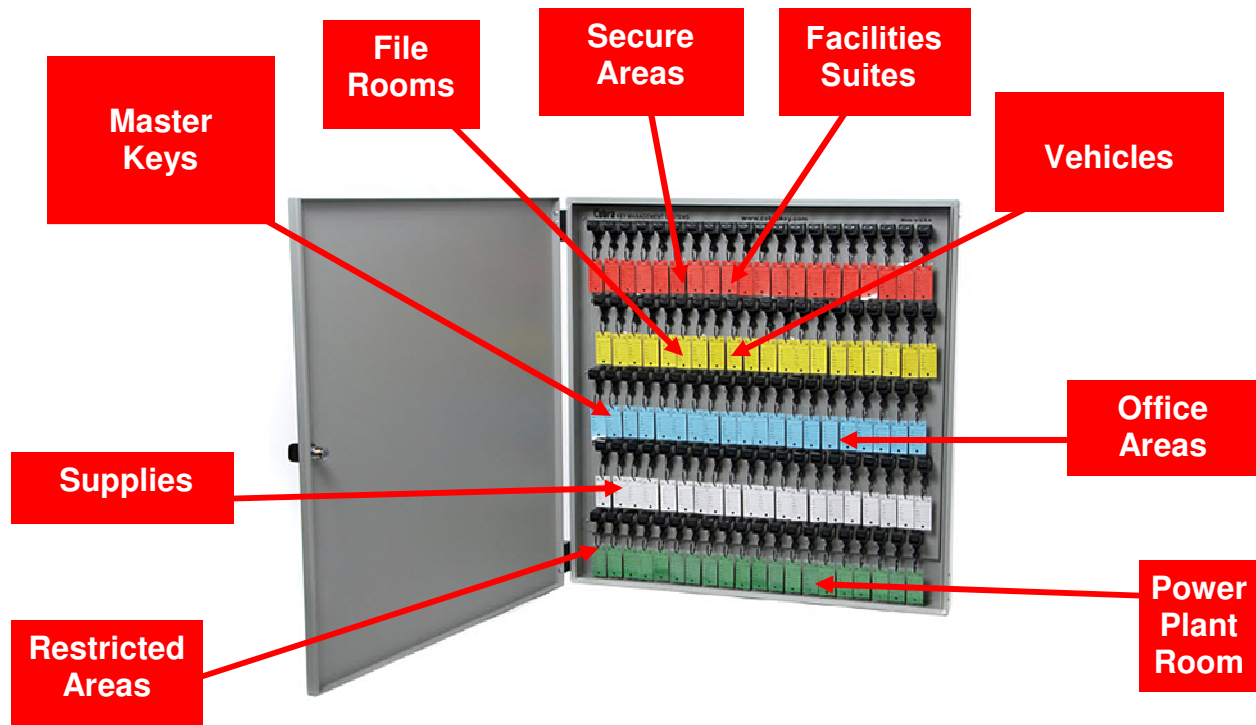

With our **Secure-Lock** key system, management and staff will always know who has removed the facility keys and who the users are that have the key/keys etc. Thus saving a lot of time if another user requires a certain facility key or keys that are not in the cabinet or wall board key system.

The way our **Secure-Lock** key systems work is an authorized user with their assigned access ID key enters their **ID** key into the key lock holder with the facility key/keys they require once the user ID key is entered into the key lock holder the facility keys are released. When the user returns the keys they would insert the key holder with the at-tached keys back to the key lock holder, the key lock holder would than release the users ID key.

New Optional PIN access

North America's Most Affordable Key Management Systems

www.timeaccessinc.com

Secure-Lock Innovative Key/Asset Management for all Facilities/Businesses and Organizations

For Storing/Securing All Businesses / Organizations Facility/Asset Keys

Secure-Lock

Secure-Lock secures and helps

- Prevent Loss of Keys
- Secure Keys and Protect Facilities
- Control Access to Facilities/Areas
- Track who removed the keys
- Eliminate Cost for Replacing Lost Keys
- Save More, Spend Less on Key Control